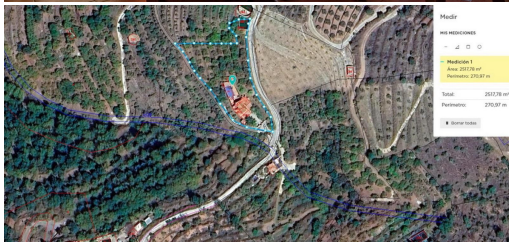

Finca à vendre

Jete, Costa Tropical, Espagne

ID#: 240735

Description:

This beautiful country house, with 2,500 m² of land, features a small avocado tree plantation with drip irrigation and its own water tank, and has easy access from the main road. Located on the top of a hill, it includes a charming two-story home. You enter the property through a lovely gate, where several cars can be parked, and find a beautiful outdoor area with a barbecue, wood-fired oven, and fireplace, along with a bar and a welcoming t...

• **Chambres:** 3 | • **Salles de bain:** 3 | • **Construit:** 250 m² | • **Terrasse:** 100 m² |

€515,000