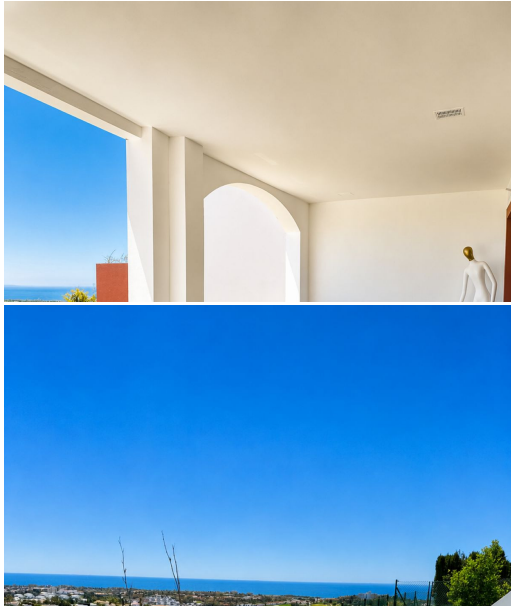

**Benahavís, Costa del Sol, Spain**

ID#: 240361

**Description:**

Corner semi-detached chalet with views in exclusive Benahavís, Costa del Sol We present to you this spectacular corner semi-detached chalet located in Benahavís, one of the most exclusive areas of the Costa del Sol. With 357 m<sup>2</sup> built, this 2008 home in good condition offers a unique opportunity for those seeking luxury, privacy, and investment potential. Its strategic corner position guarantees exceptional natural lighting throughout the da...