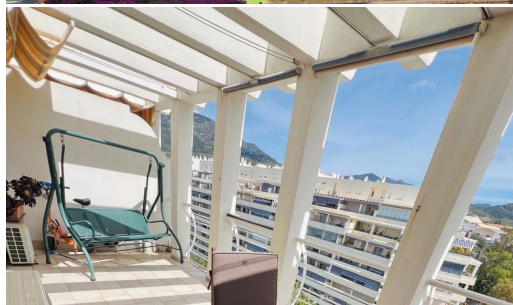

Marbesa, Costa del Sol, Spanje

ID#: 240728

Beschrijving:

Duplex penthouse facing the Mediterranean, just 100 meters from the sea, in the iconic Puerto Azul building. An exclusive and hard-to-find property, designed for a client who values open views, privacy, and a truly privileged location. The property offers 76.45 m² of interior space, seamlessly integrated with an elegant 20.45 m² private terrace, conceived as a true sea-view lookout point. An ideal space to enjoy sunrises, al fresco dining, ...