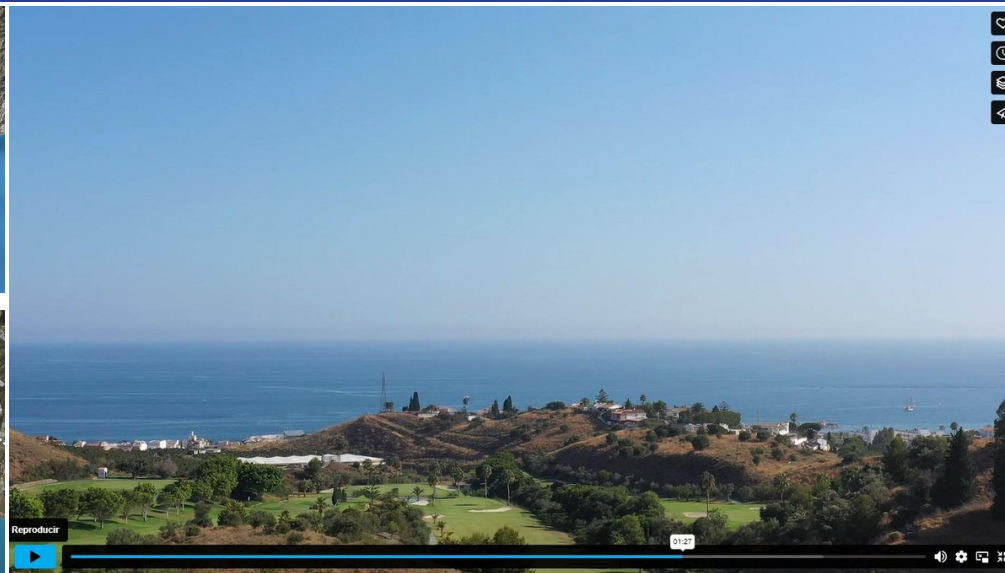

Grond te koop

Vélez-Málaga, Costa Tropical, Spanje

ID#: 241426

Beschrijving:

BAVIERA GOLF PLOT - BEACH..Located in Baviera Golf (Vélez-Málaga), it has a buildable area of 21,735 m² and occupies a surface area of 16,295 m². It is part of a high-level sector, next to Baviera Golf Course, where the construction of 900 homes is planned, most of them single-family homes with private gardens..Situated 500 meters from Caleta de Vélez, famous for its Sports Port and magnificent beaches, among the best on the Costa del Sol...

• Slaapkamers: 0 | • Badkamers: 0 | • Bebouwd: 21,632 m² | • Oriëntatie: Zuid | • view_type: Zee

Algemeen: Urbanisatie

€3,900,000