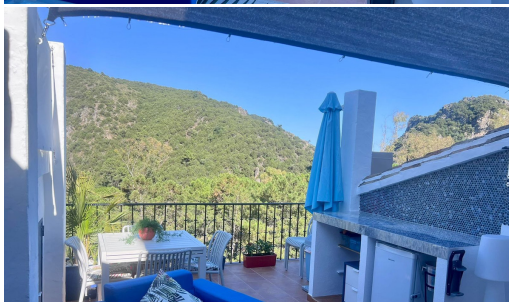

Appartement te koop

Benahavís, Costa del Sol, Spanje

ID#: 241958

**Beschrijving:**

Charming Studio Duplex with Private Roof Terrace & Panoramic Views - La Pacheca, Benahavís A unique opportunity to own a beautifully renovated studio apartment in the heart of the picturesque village of Benahavís. This delightful studio offers a peaceful setting with stunning panoramic views over the surrounding forest, mountains and the white village of La Pacheca. From the property you can also enjoy views of a traditional Andalusia...