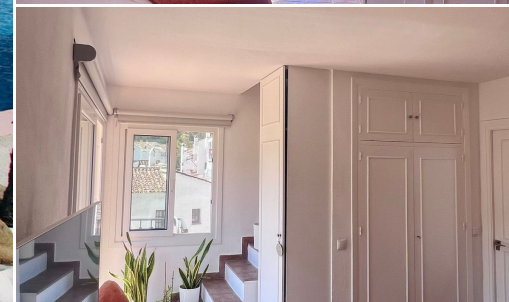

Appartement te koop

Benahavís, Costa del Sol, Spanje

ID#: 241958

**Beschrijving:**

Charming Studio Duplex with Private Roof Terrace & Panoramic Views - La Pacheca, Benahavís A unique opportunity to own a beautifully renovated studio apartment in the heart of the picturesque village of Benahavís. This delightful studio offers a peaceful setting with stunning panoramic views over the surrounding forest, mountains and the white village of La Pacheca. From the property you can also enjoy views of a traditional Andalusia...