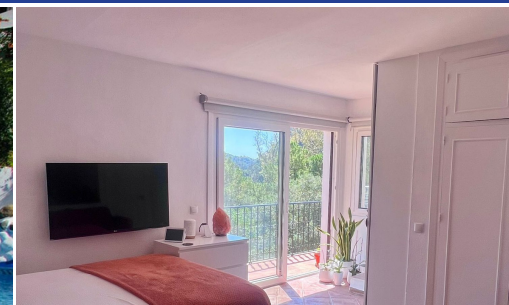

Appartement te koop

Benahavís, Costa del Sol, Spanje

ID#: 241958

**Beschrijving:**

Charming Studio Duplex with Private Roof Terrace & Panoramic Views - La Pacheca, Benahavís A unique opportunity to own a beautifully renovated studio apartment in the heart of the picturesque village of Benahavís. This delightful studio offers a peaceful setting with stunning panoramic views over the surrounding forest, mountains and the white village of La Pacheca. From the property you can also enjoy views of a traditional Andalusia...